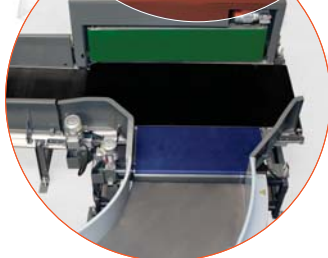

Zero Gap Power Diverter

Airport industry

Code: SLF - TDO

Available with 90° or 60° output

Capacity 60 Baggages per minute

SELF TRUST

*Robust
structure*

Advantages:

*Adjustable configuration ;
according to existing layout;
Low noise;
High transport capacity;
Low maintenance;*

*High
Troughoutput*

*Zero gap
between belts*

*Load up to
100 kg/ml*

*Other types of conveyors
according to the layout
requirements*