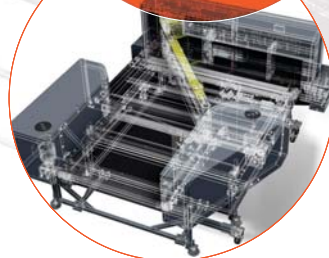

Zero Gap Power Diverter

Airport industry

Code: SLF - TDO

Available with 90° or 60° output

Capacity 60 Baggages per minute

SELF TRUST

*Robust
structure*

Advantages:

*Adjustable configuration ;
according to existing layout;
Low noise;
High transport capacity;
Low maintenance;*

*High
Troughoutput*

*Zero gap
between belts*

*Load up to
100 kg/ml*

*Other types of conveyors
according to the layout
requirements*